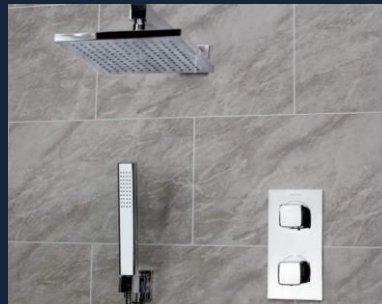

Bristan Shower Collection

New Designs. New Finishes. New Features.

BRISTAN