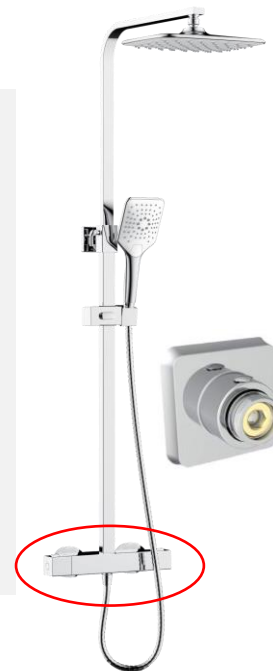

CODE	FINISH	Min. Press.	PRICE
QB SHXDIVCTFF C	Chrome	1.0 bar	£445.00
QB SHXDIVCTFF BLK	Black	1.0 bar	£490.00
QB SHXDIVCTFF BB	Brushed Brass	1.0 bar	£529.00

*Chrome

Qubo Rigid Riser Showers

- All in one box – Includes bar shower valve, hose, telescopic rigid riser rail and rub-clean anti-limescale drench head and multi-function handset so nothing to buy separately
- Supplied with a fast fit Wallmount 12 Fixing Kit with built-in front of wall isolation valves on both the hot and cold feed, making it simple to fit, maintain and replace
- Safe Touch technology ensures the valve stays cool to the touch while in use
- Thermostatic cartridge with preset temperature safety stop at 38°C for family-safe showering. A higher temperature can be selected, if required, by selecting the override function
- Automatic shut-off in the event of hot or cold-water supply failure for family safe showering
- Telescopic riser so you can adjust the height to suit your space
- Rub-clean anti-limescale drench head and handset
- 15mm inlet connections
- Hardwearing finishes
- Min Pressure: 1.0 bar

CODE	FINISH	Min. Press.	PRICE
ZI SHXSMCTFF C	Chrome	0.3 bar	£145.00

CRAZE

Thermostatic Diverter Bar Shower

Guarantee: 5 Years

Features:

- 2 Outlet diverter shower
- **Now supplied with a square WALLMOUNT12** fixing kit with isolation for first fix and easy bar maintenance and replacement
- Telescopic riser rail so you can adjust the height to suit your space
- Chrome available with Safe Touch Technology and multi-function handset - CRZ2 SHXDIVCTFF C
- Black available with single function handset – CRZ SHXDIVCTFF BLK
- Rub clean drench head and handset